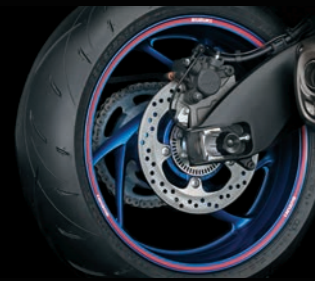

# GSX-S 1000 ACCESSORIES

**Wheel decals**  
Red decal with Suzuki logo.

990D0-WHL03-RD1

**Wheel decals**  
Yellow decal with S logo.

99183-48K00-YEL

Note: SUZUKI MOTOR CORPORATION reserves the right to add any improvement to change the design or to discontinue any Suzuki Genuine Accessories at any time without notice. Some Suzuki Genuine Accessories might not be compatible with local standards or statutory requirements. Please check with your local AUTHORISED SUZUKI DEALER for details at the time of ordering.